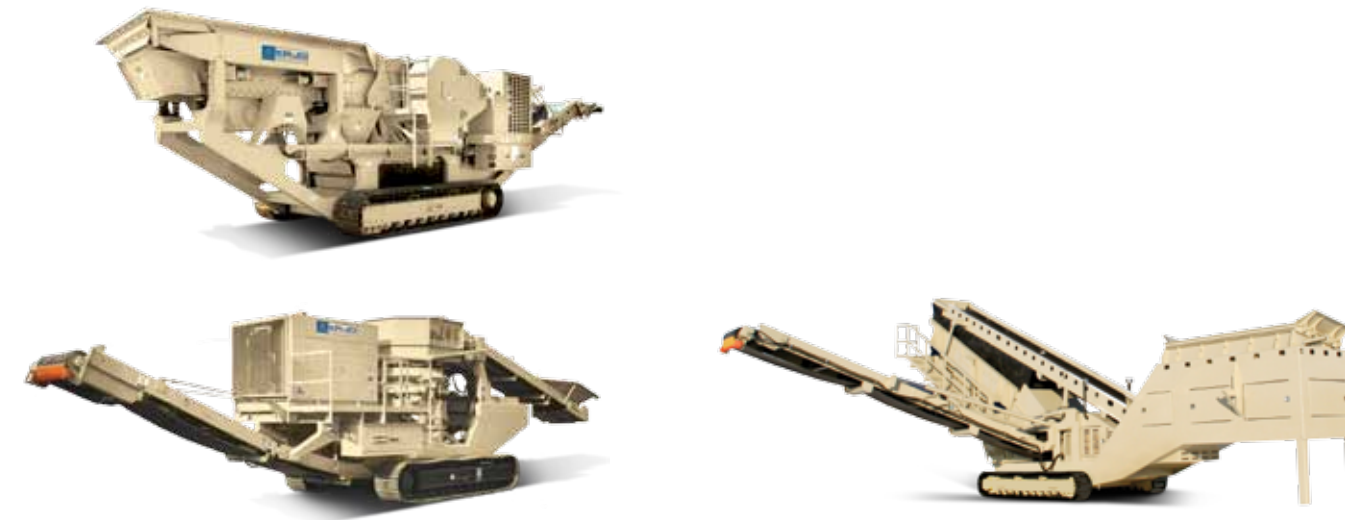

REV. 2/11

HARD-WORKING, ON-THE-GO EQUIPMENT.

When the job requires being on the move, track-mounted equipment from KPI-JCI and Astec Mobile Screens is the answer. Packed with many of the same features as our wheel-mounted and stationary plants, our track-mounted crushers and screens are engineered for toughness, efficiency, reliability and—most of all—maneuverability.

When the job requires high production and go-anywhere flexibility, put track-mounted crushers and screens from KPI-JCI and Astec Mobile Screens to work for you.

AGGREGATE AND MINING GROUP

www.kpijci.com

ALL TRACK-MOUNTED EQUIPMENT FROM KPI-JCI AND ASTEC MOBILE SCREENS PROVIDES ENHANCED ON-SITE MANEUVERABILITY AND UNMATCHED DURABILITY IN AN EXCEPTIONALLY ENGINEERED PRODUCT.

TRACK-MOUNTED EQUIPMENT

Our track-mounted equipment includes our industry-leading crushing and screening equipment.

On-site maneuverability is a must.

Track-mounted equipment is designed to be easily moved in and out of tight spots on your job site. And when the times comes to change job sites, simply load it up and go.